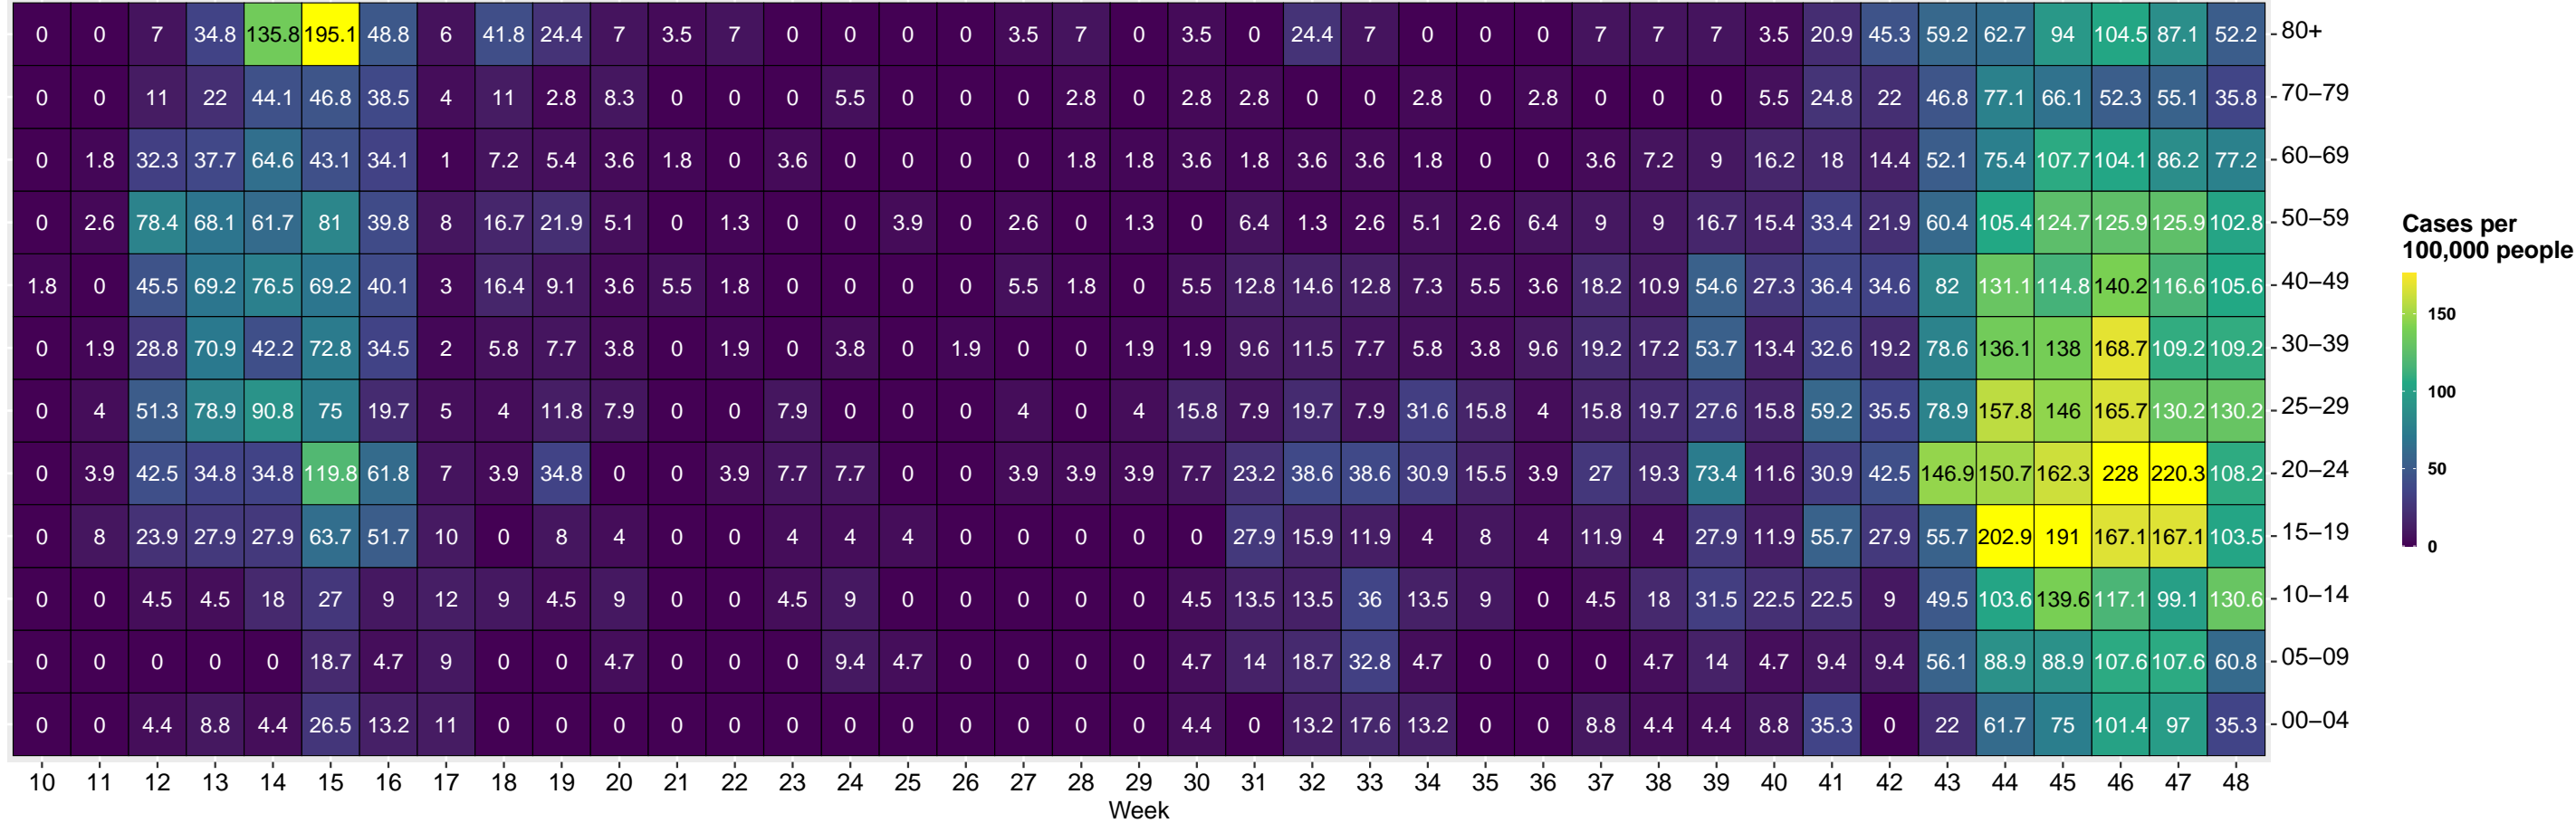

SARS-CoV2: 7 Day Case Incidence LK Steinfurt 91.03

Author: Michael Schrepf, <https://corona-data.eu> Source: Robert Koch-Institut: SurvStat@RKI 2.0, <https://survstat.rki.de>, Access Date:2020-12-01 Inspired by Germain Forestier