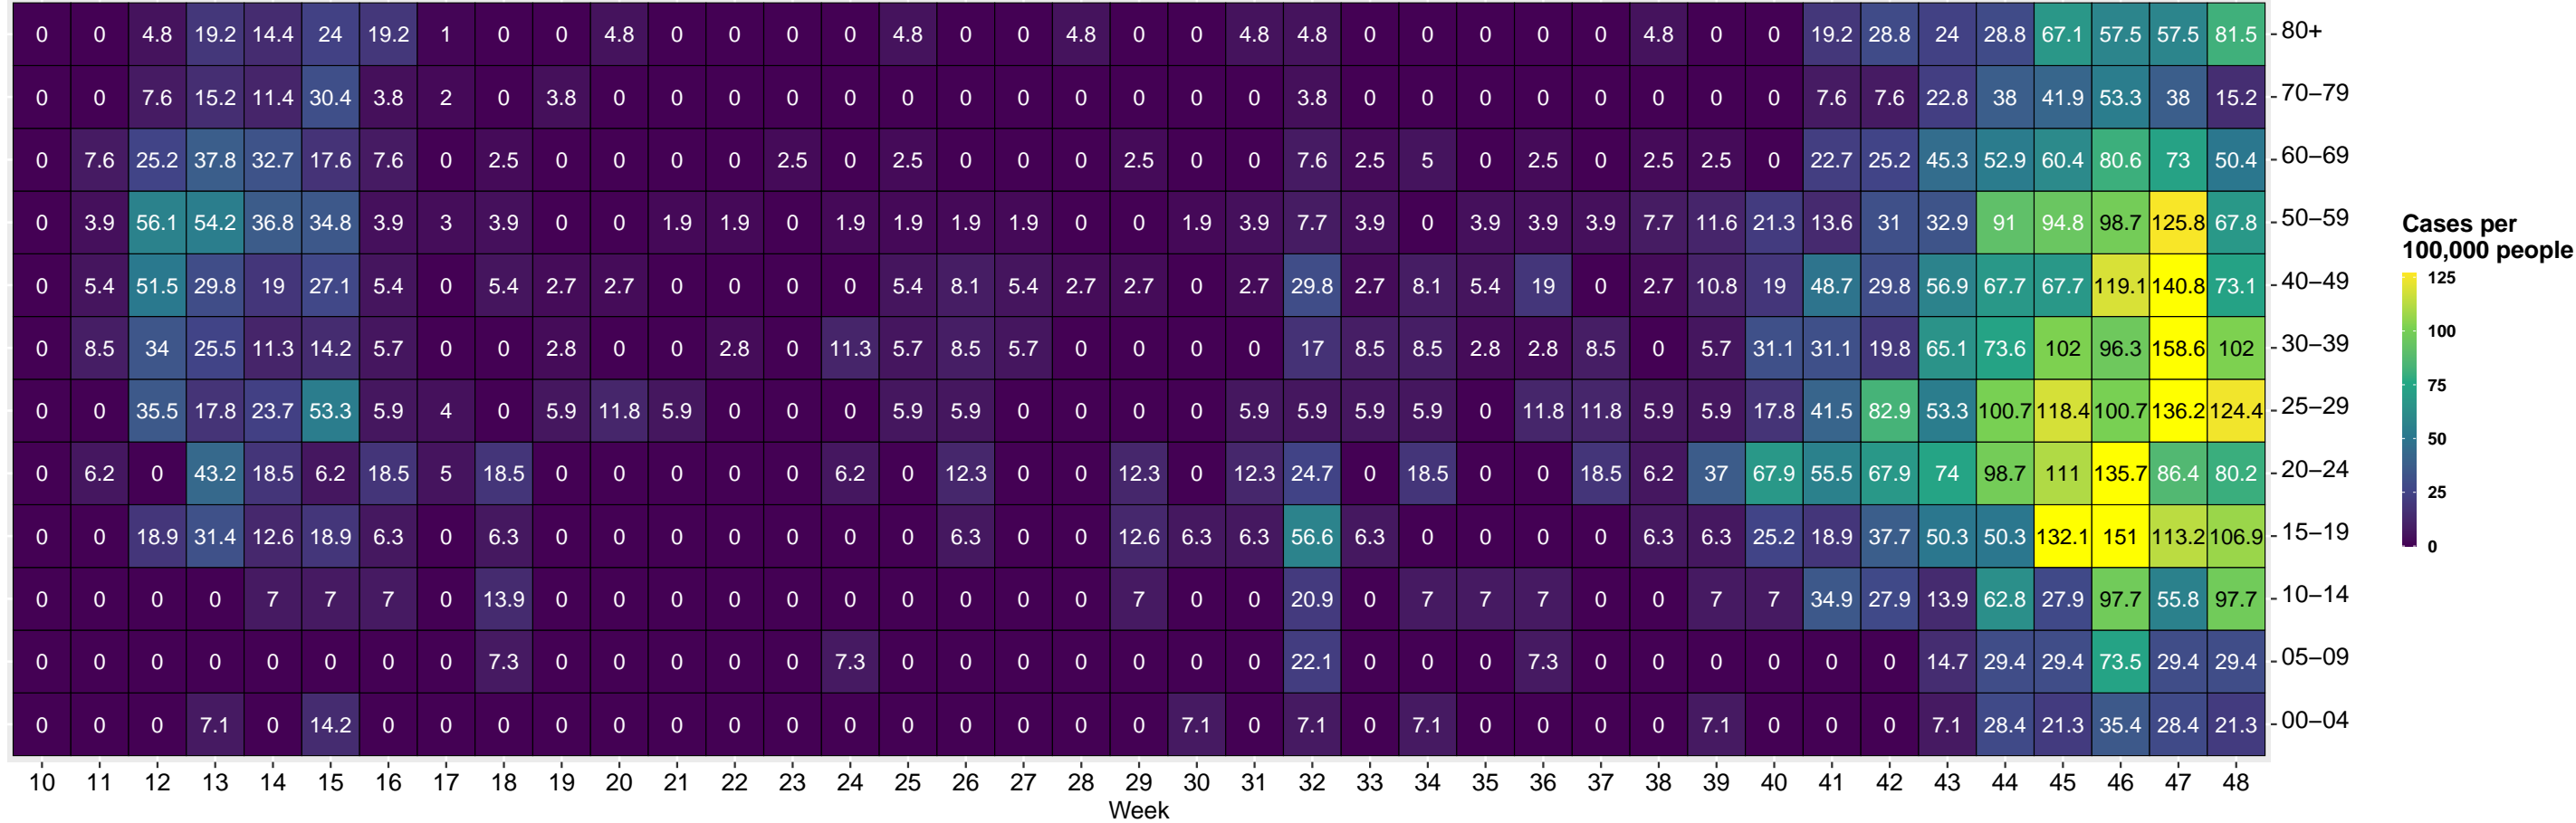

SARS-CoV2: 7 Day Case Incidence LK Soest 69.44

Author: Michael Schrepf, <https://corona-data.eu> Source: Robert Koch-Institut: SurvStat@RKI 2.0, <https://survstat.rki.de>, Access Date:2020-12-01 Inspired by Germain Forestier