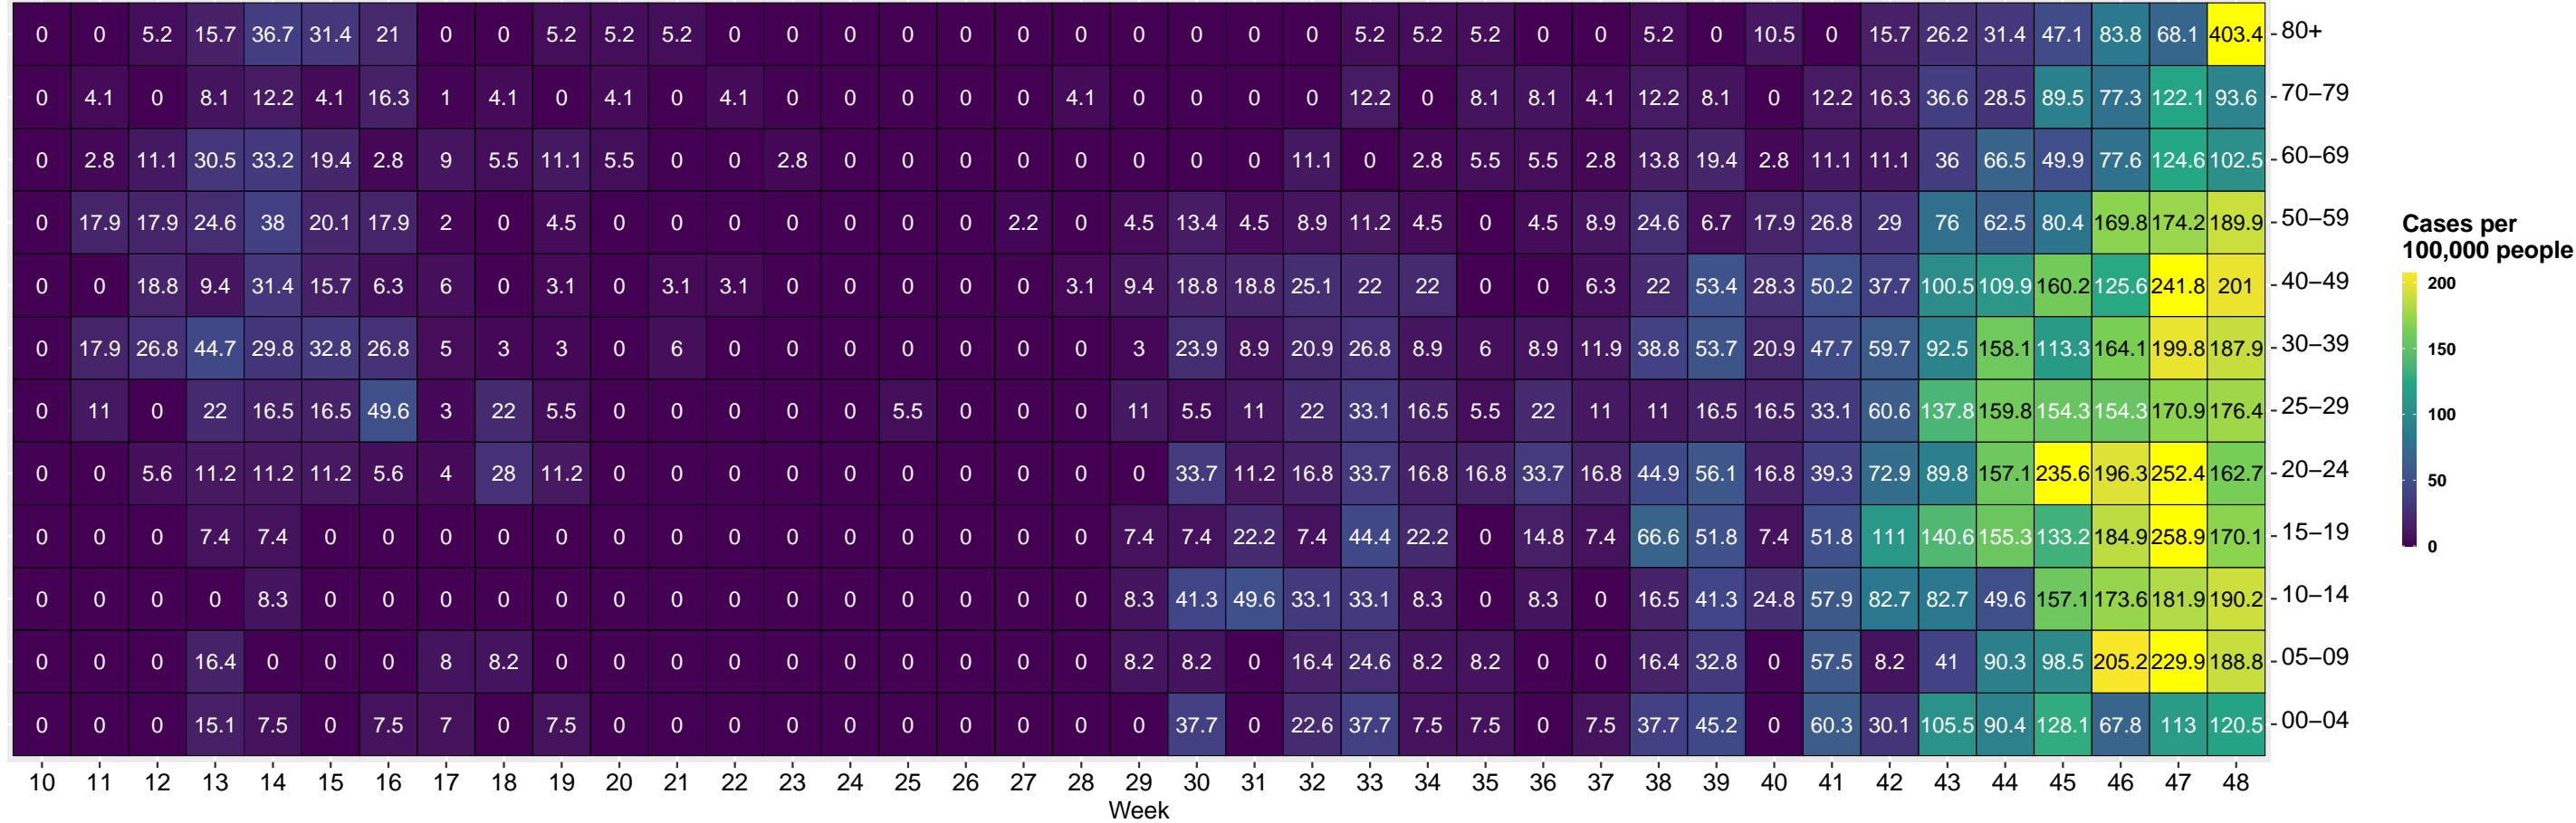

SARS-CoV2: 7 Day Case Incidence LK Siegen-Wittgenstein 174.35

Author: Michael Schrepf, <https://corona-data.eu> Source: Robert Koch-Institut: SurvStat@RKI 2.0, <https://survstat.rki.de>, Access Date:2020-12-01 Inspired by Germain Forestier