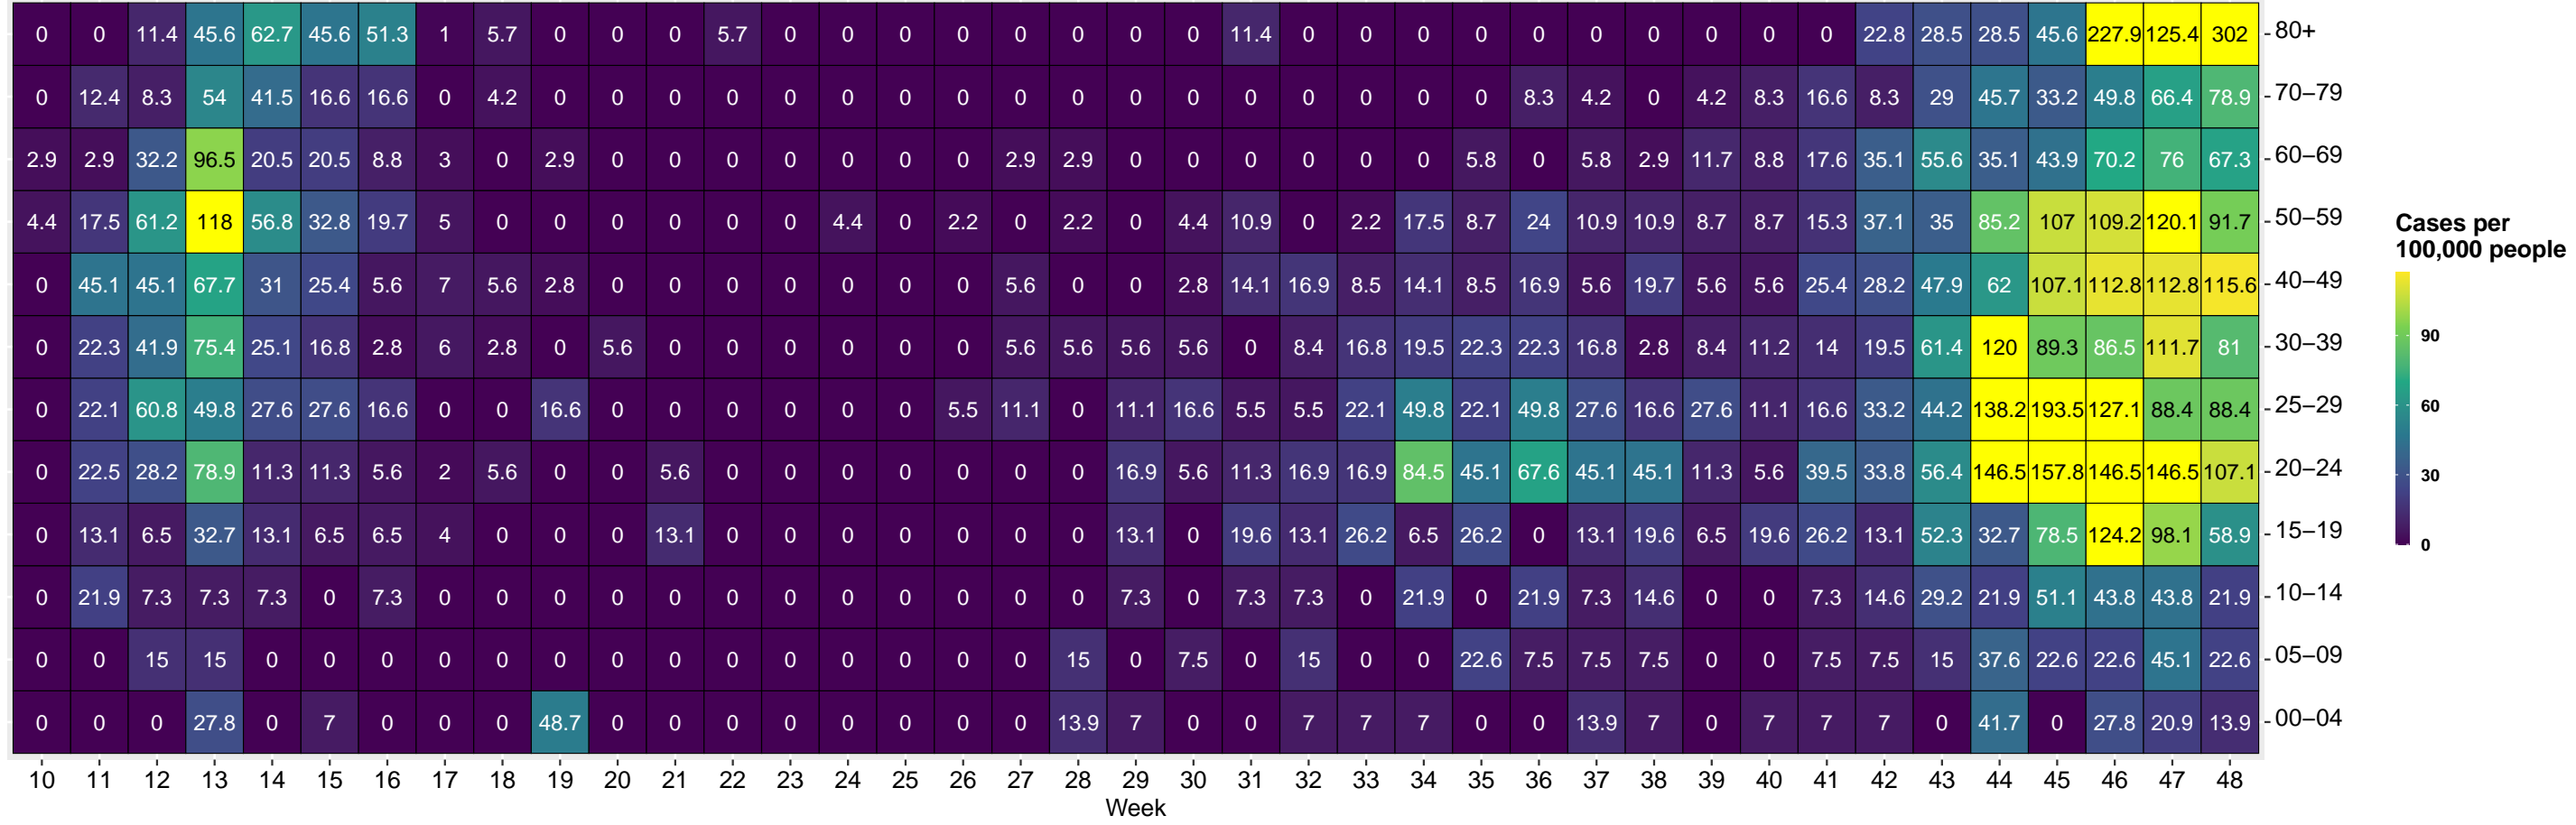

# SARS-CoV2: 7 Day Case Incidence LK Ravensburg 93.37

Author: Michael Schrepf, <https://corona-data.eu> Source: Robert Koch-Institut: SurvStat@RKI 2.0, <https://survstat.rki.de>, Access Date:2020-12-01 Inspired by Germain Forestier