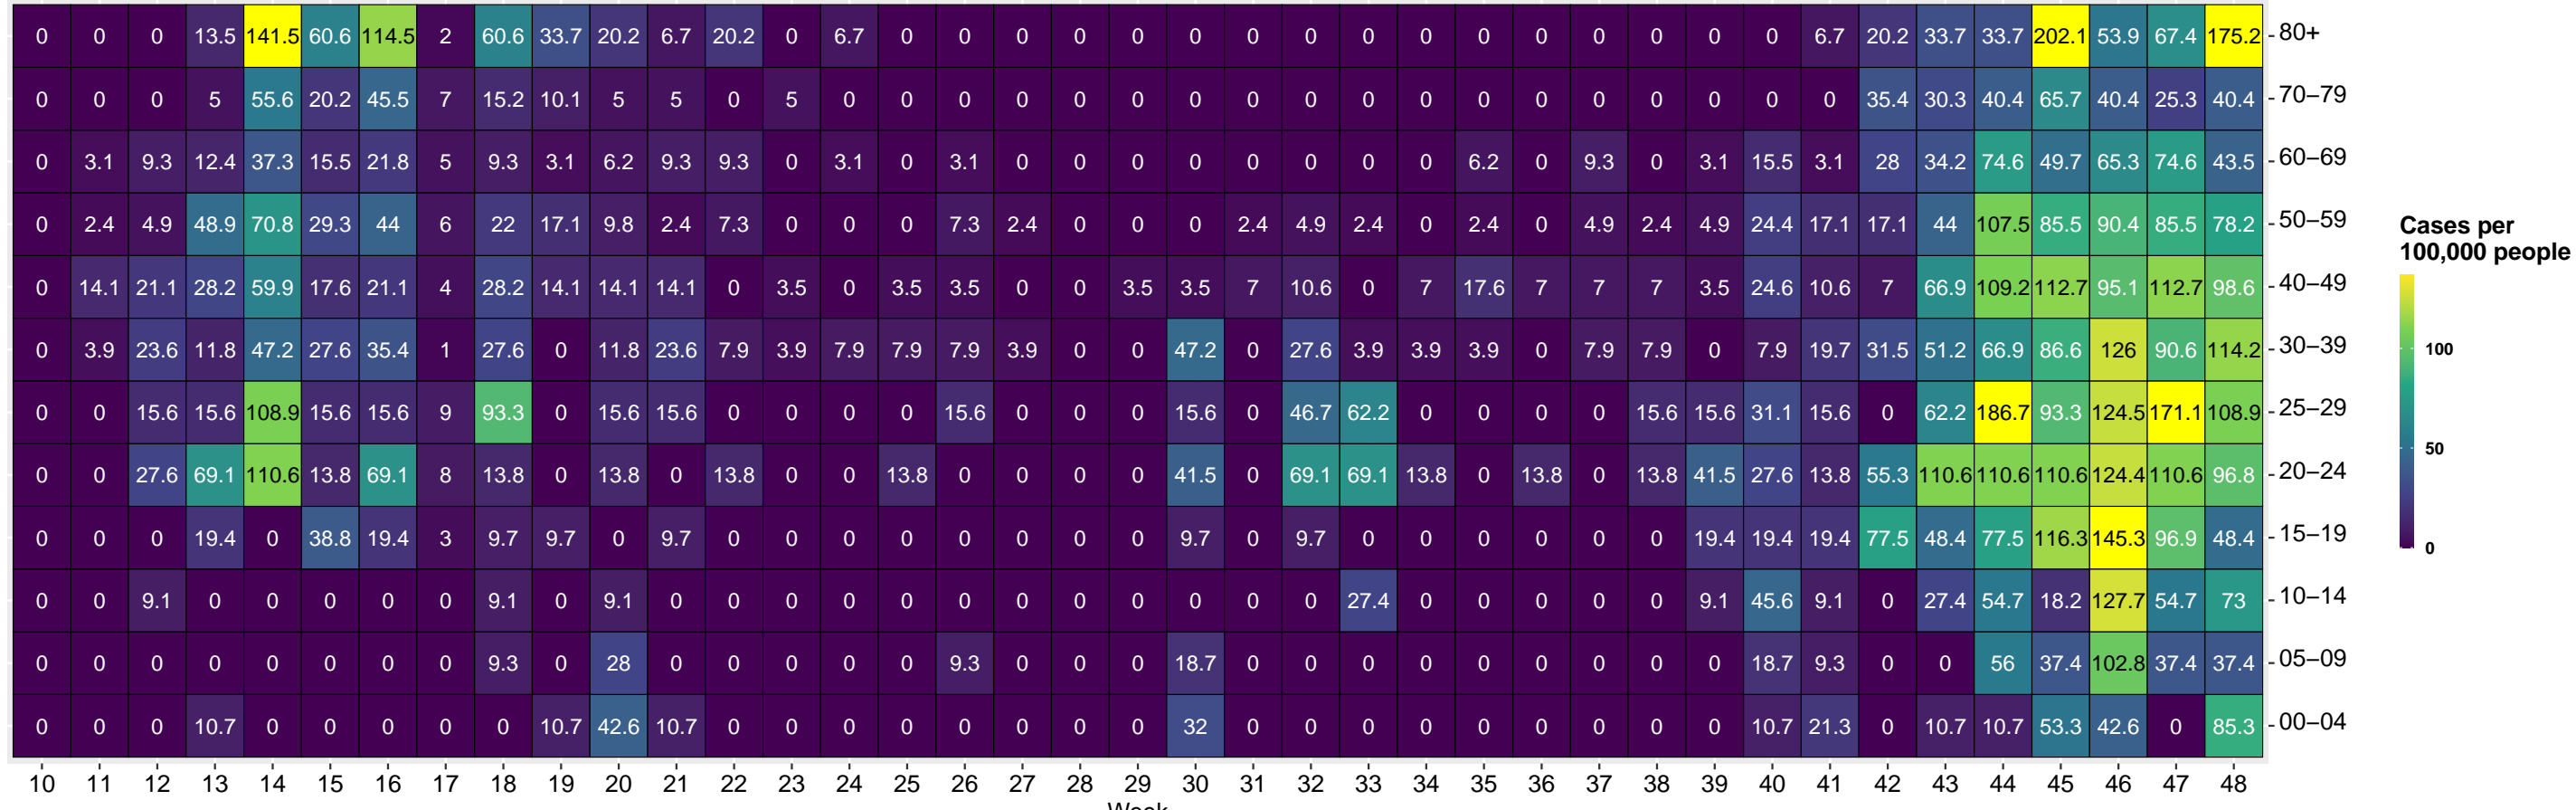

SARS-CoV2: 7 Day Case Incidence LK Potsdam-Mittelmark 85.5

Author: Michael Schrepf, <https://corona-data.eu> Source: Robert Koch-Institut: SurvStat@RKI 2.0, <https://survstat.rki.de>, Access Date:2020-12-01 Inspired by Germain Forestier