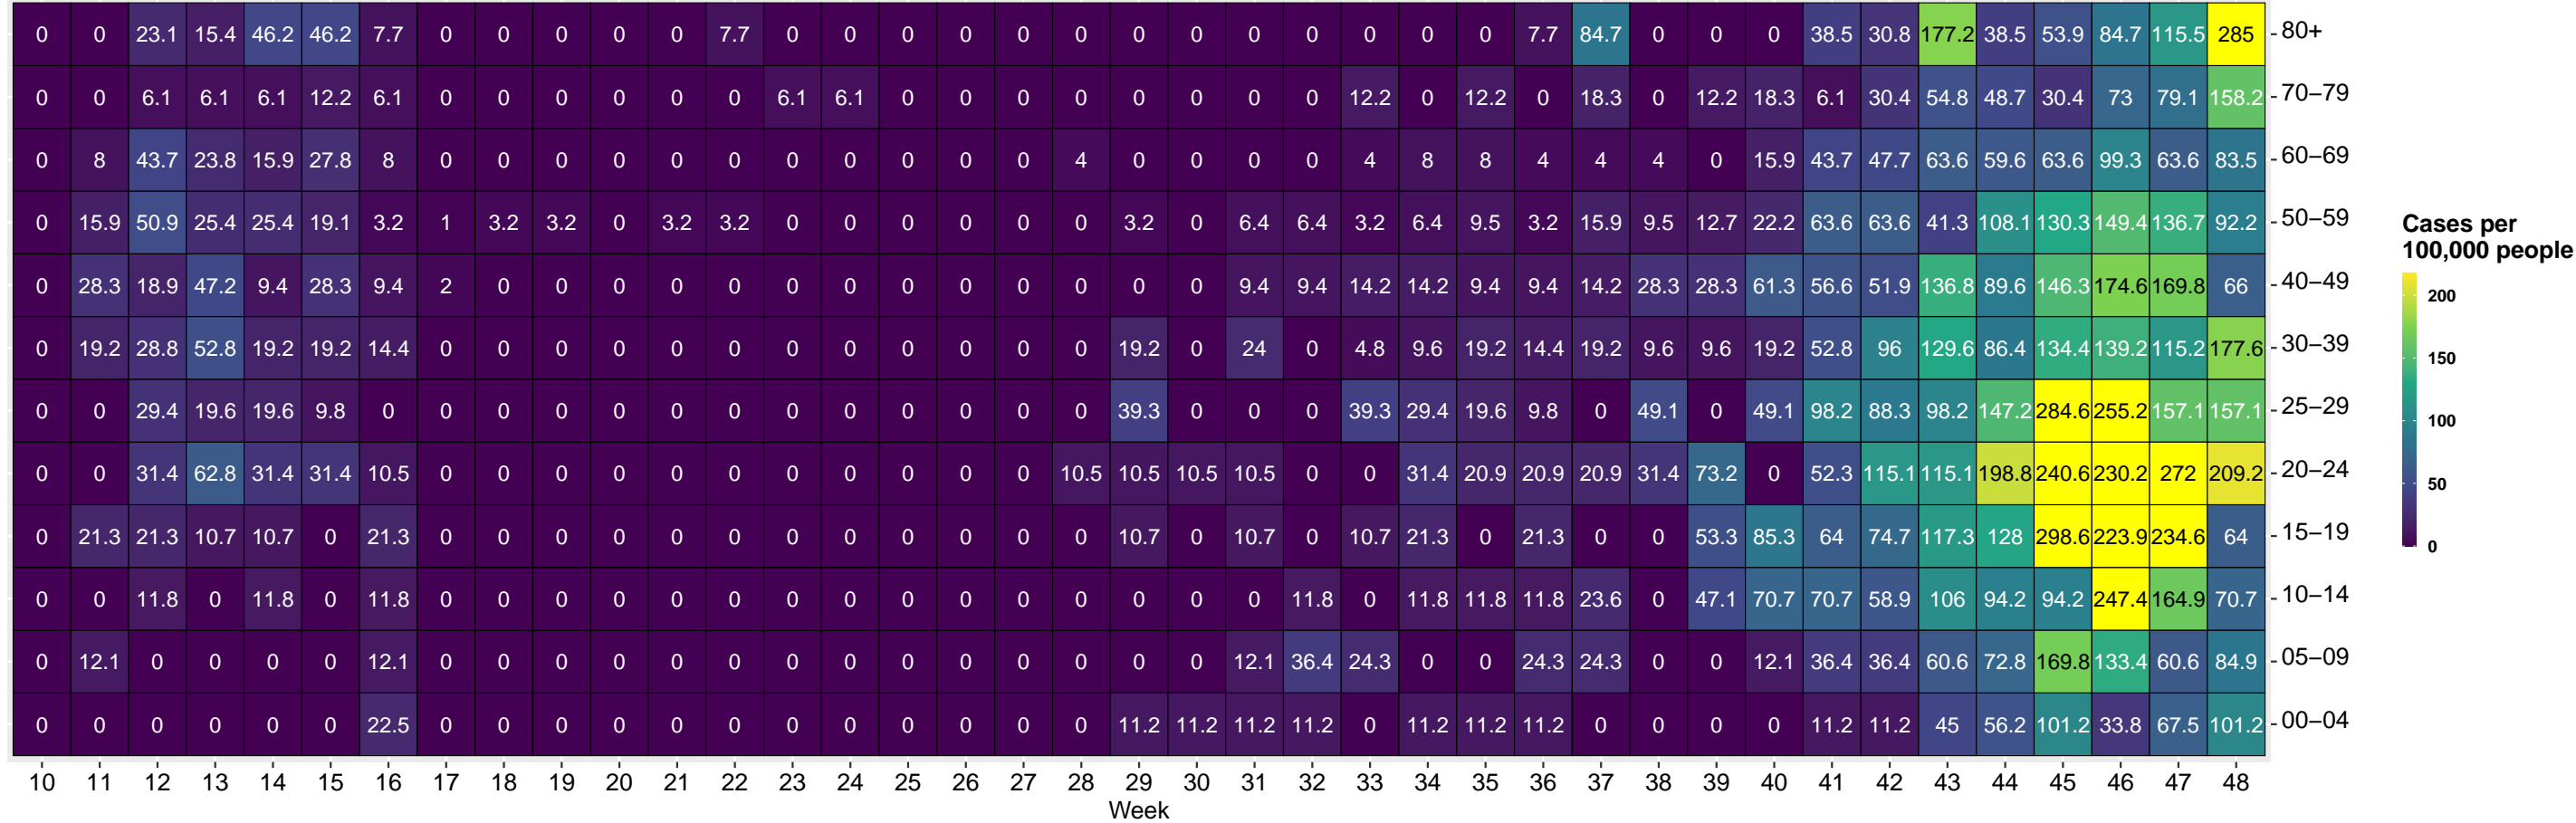

SARS-CoV2: 7 Day Case Incidence LK Neuwied 124.88

Author: Michael Schrepf, <https://corona-data.eu> Source: Robert Koch-Institut: SurvStat@RKI 2.0, <https://survstat.rki.de>, Access Date:2020-12-01 Inspired by Germain Forestier