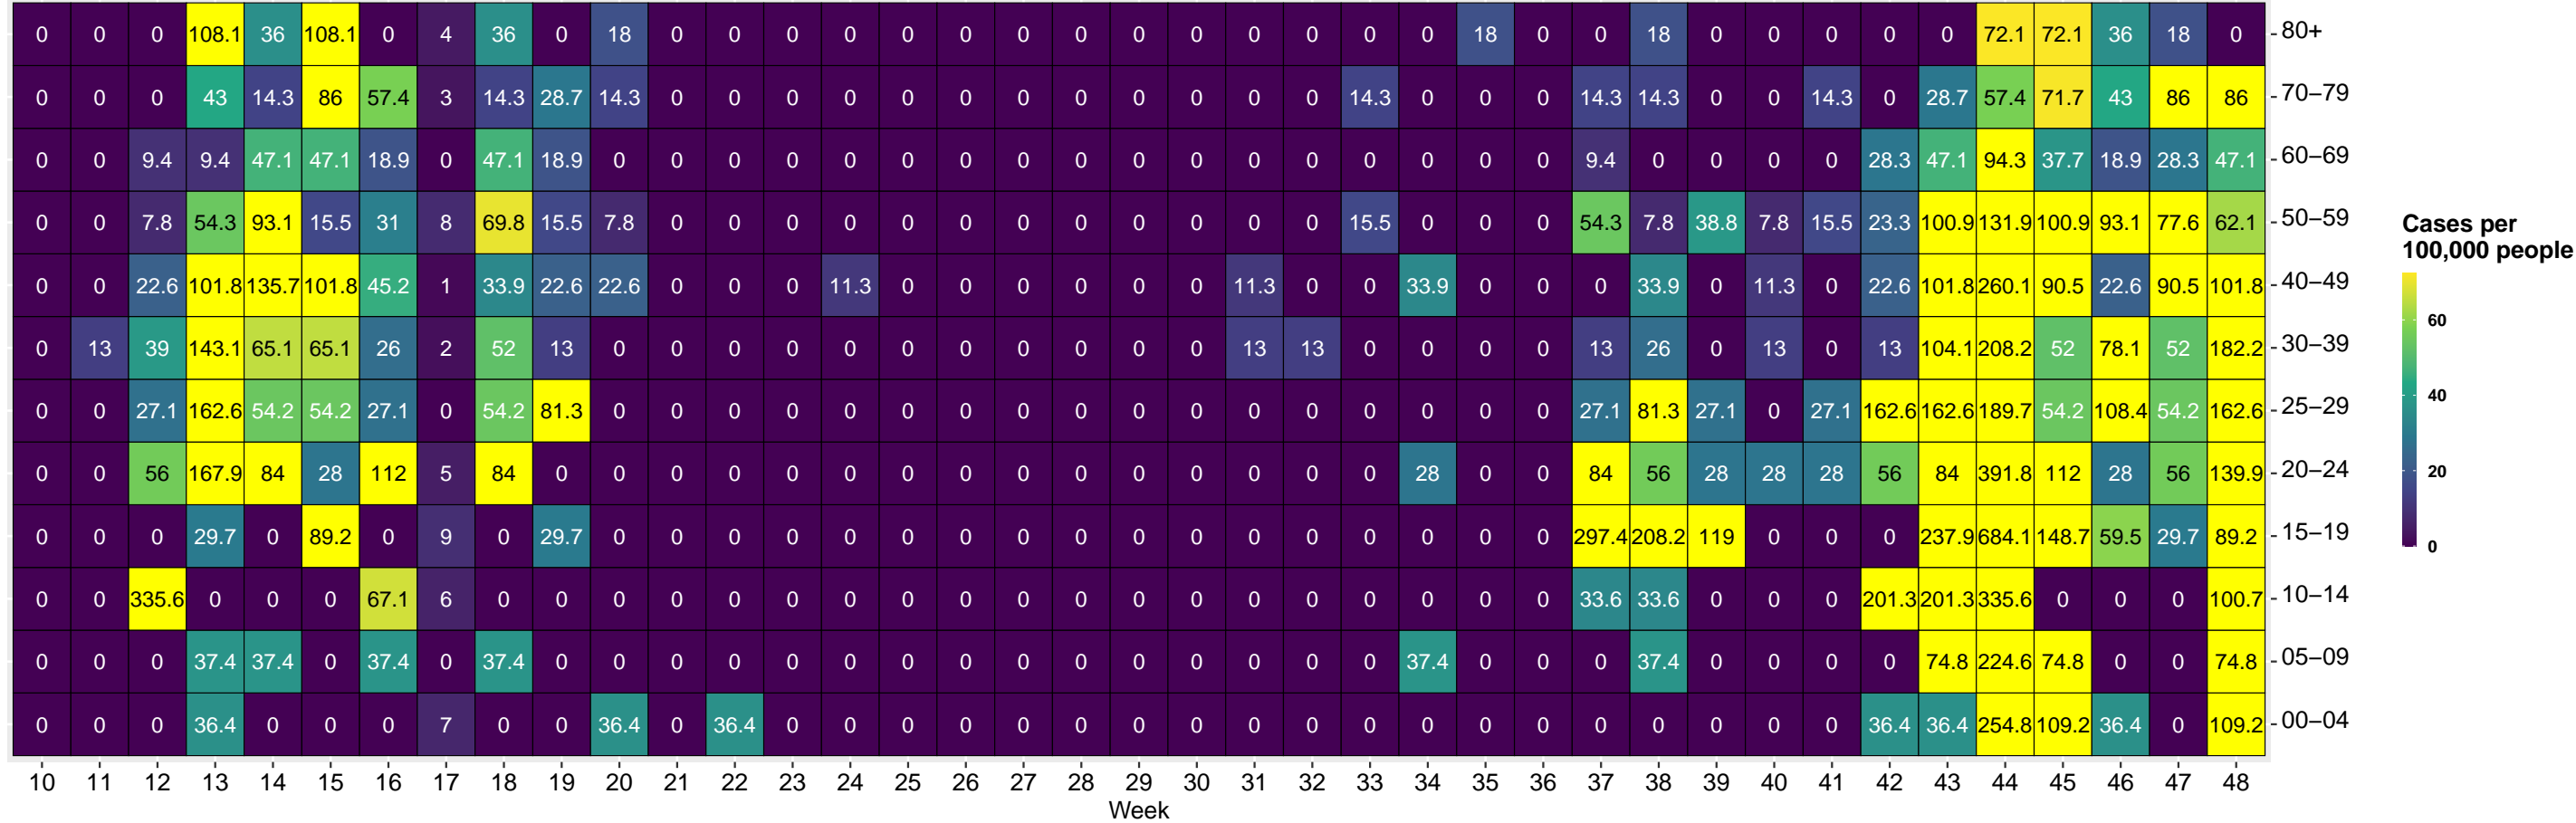

SARS-CoV2: 7 Day Case Incidence LK Kulmbach 85.82

Author: Michael Schrepf, <https://corona-data.eu> Source: Robert Koch-Institut: SurvStat@RKI 2.0, <https://survstat.rki.de>, Access Date:2020-12-01 Inspired by Germain Forestier