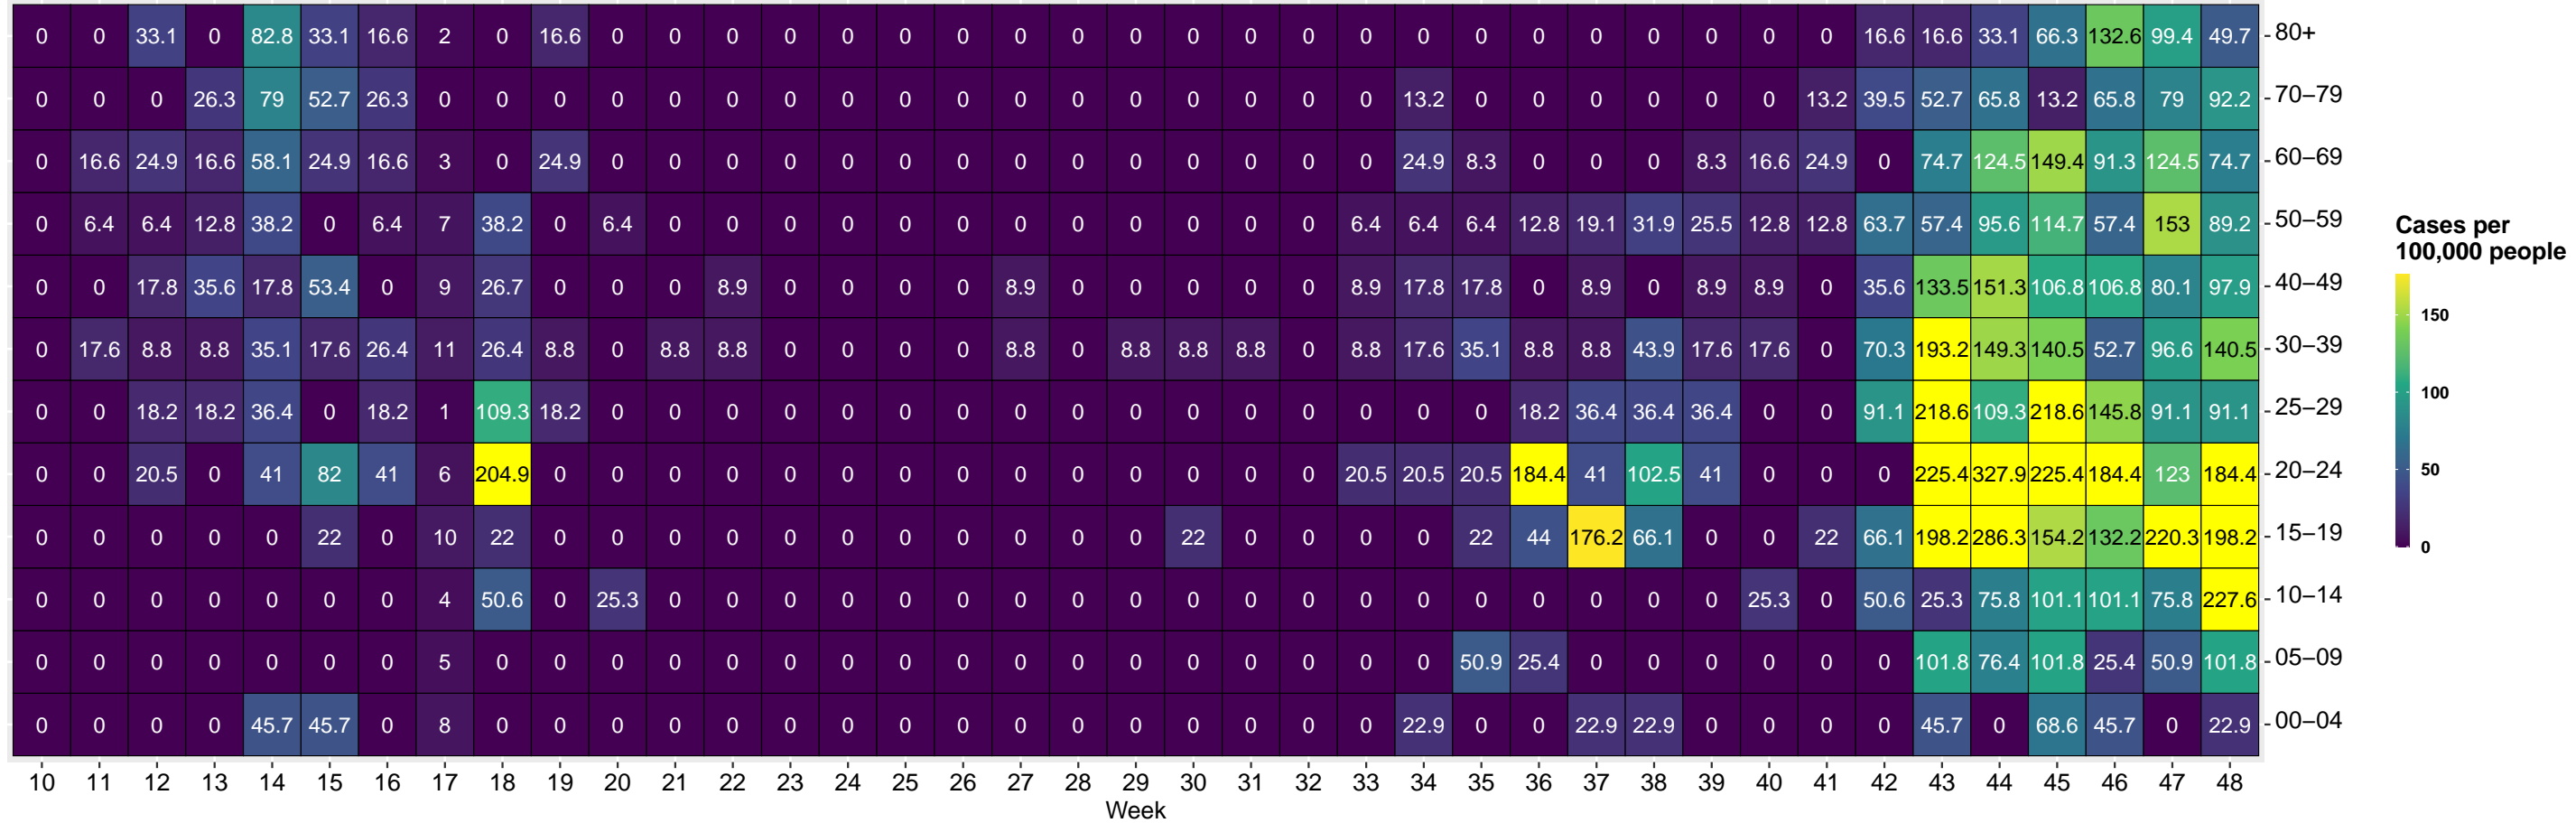

SARS-CoV2: 7 Day Case Incidence LK Kitzingen 108.54

Author: Michael Schrepf, <https://corona-data.eu> Source: Robert Koch-Institut: SurvStat@RKI 2.0, <https://survstat.rki.de>, Access Date:2020-12-01 Inspired by Germain Forestier