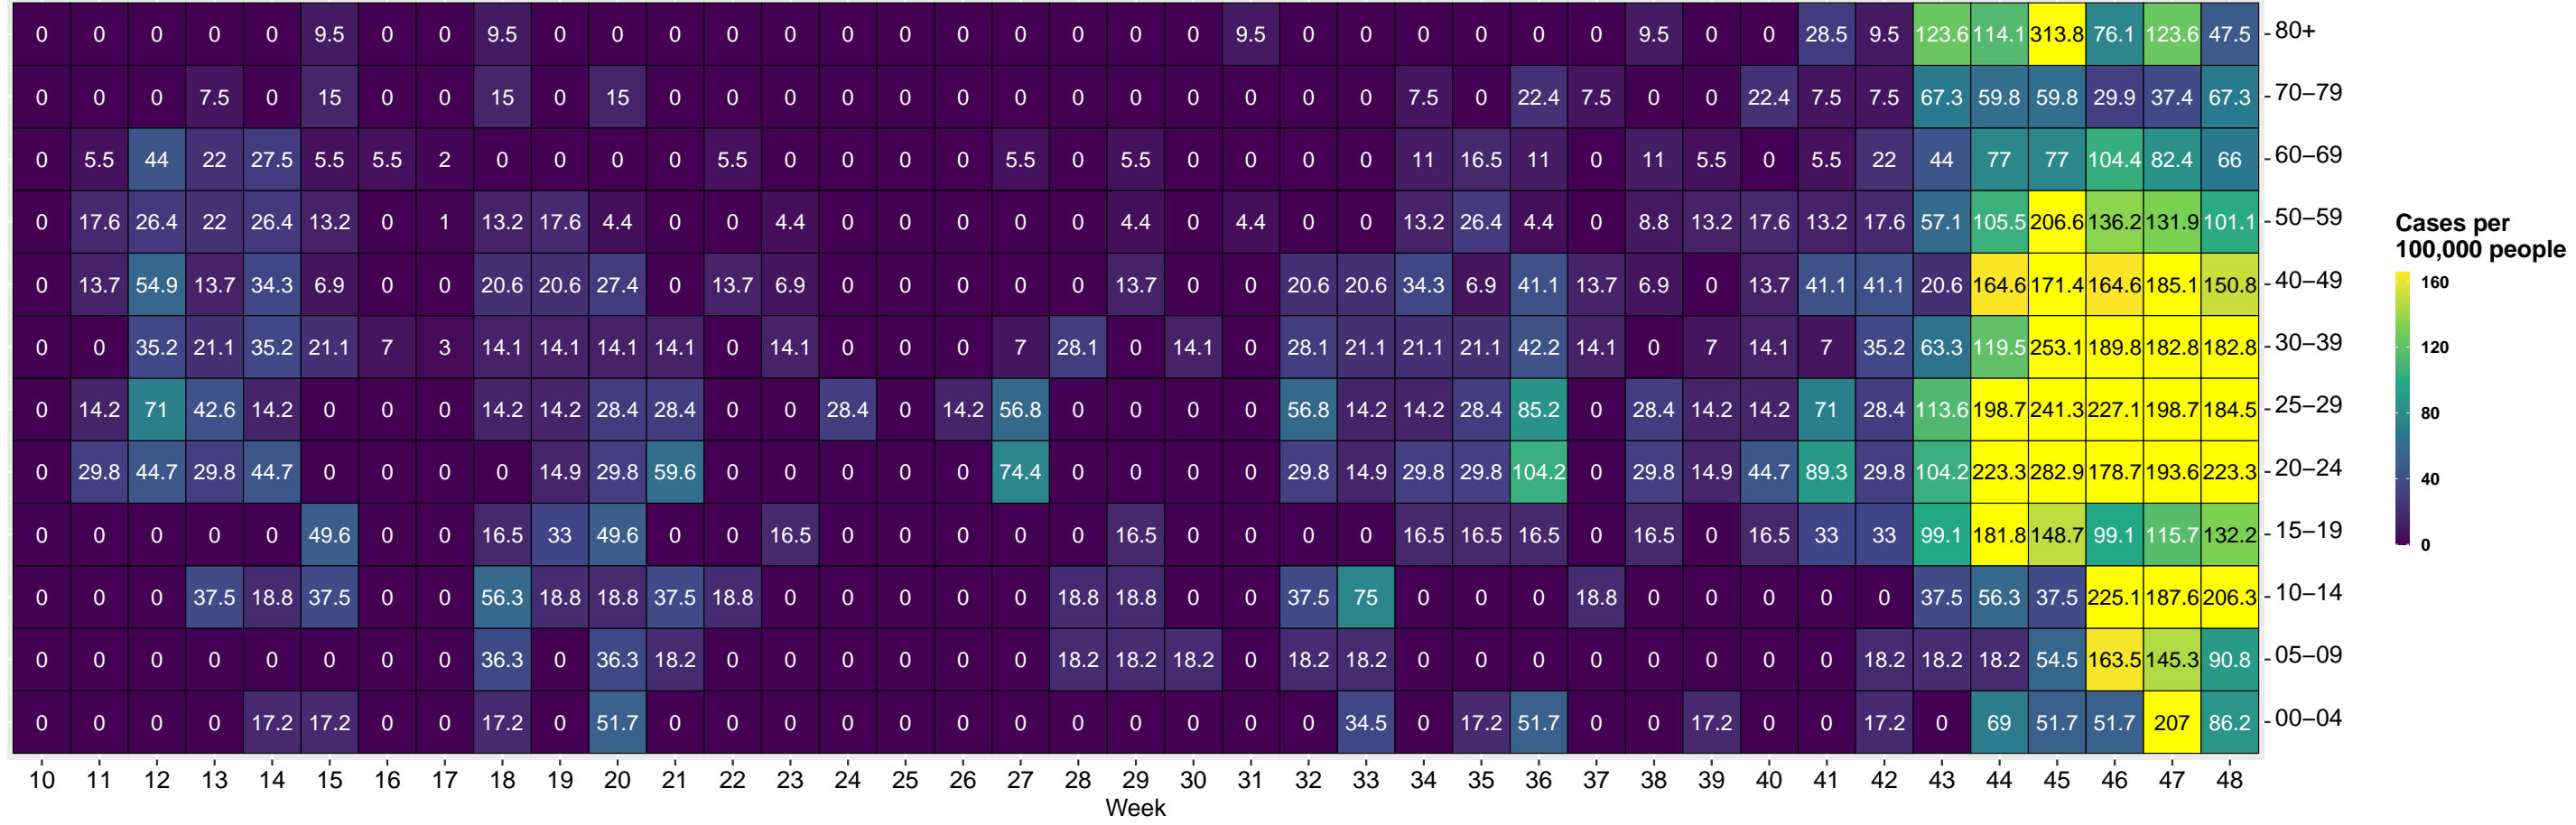

# SARS-CoV2: 7 Day Case Incidence LK Ahrweiler 120.31

Author: Michael Schrepf, <https://corona-data.eu> Source: Robert Koch-Institut: SurvStat@RKI 2.0, <https://survstat.rki.de>, Access Date:2020-12-01 Inspired by Germain Forestier